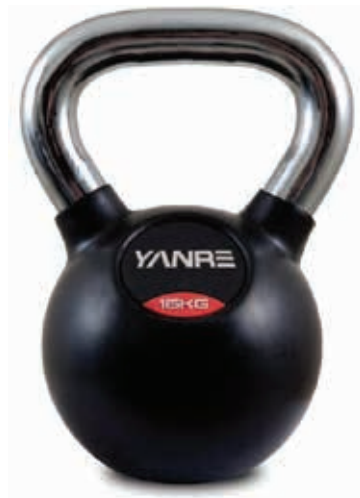

Handle: Hard Chrome Finishing  
 Weight Tolerance:  $\pm 2\%$   
 Weight Range: 9, 10, 11, 12- 40 kg

**KBC 002** Urethane Kettlebell

Handle: Hard Chrome Finishing  
 Weight Tolerance:  $\pm 2\%$   
 Weight Range: 9, 10, 11, 12- 40 kg